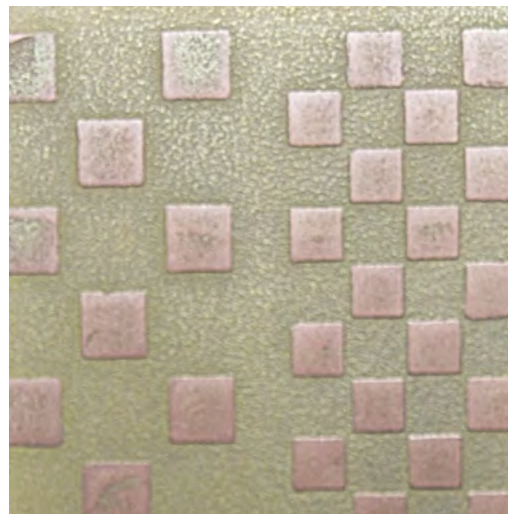

C.18 EFFECT: CIRCLE TEXT
MATERIAL : PURE METAL RESIN
COLOR: GOLD
FINISHING: POLISH

C.20 EFFECT: OPTICAL TEXT
MATERIAL : PURE METAL RESIN
COLOR: GOLD AND COPPER
FINISHING: POLISH