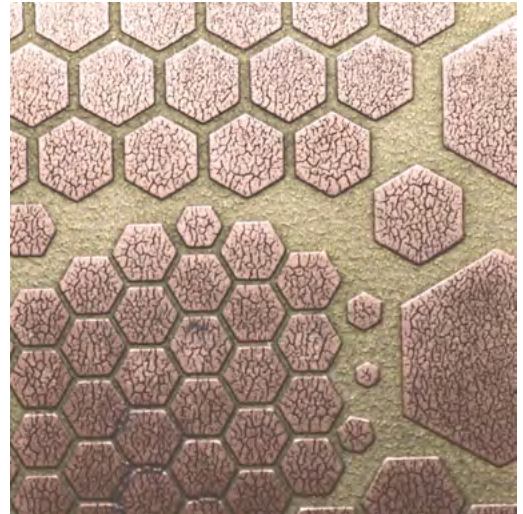

E.12 EFFECT: MUSICAL VIBRATION
MATERIAL : PURE METAL RESIN
COLOR: COPPER, BRONZE
FINISHING: TRANSPARENT WAX

E.14 EFFECT: HIVE TEXT
MATERIAL : PURE METAL RESIN
COLOR: COPPER, OXIDZED COPPER
FINISHING: TRANSPARENT WAX