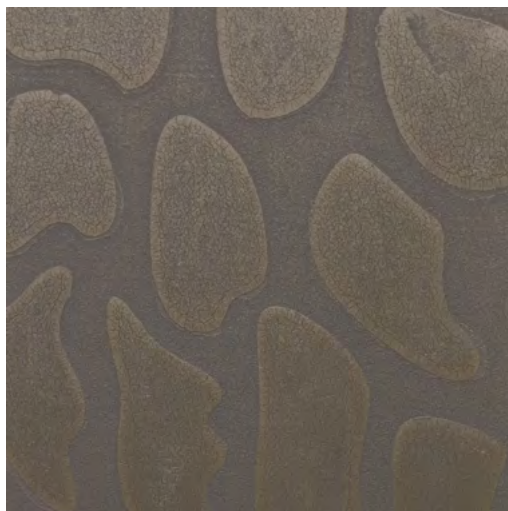

D.6 EFFECT: LEAVES TEXT
MATERIAL : PURE METAL (ART RESIN)
COLOR: BRONZE
FINISHING: TRASPARENT WAX

D.8 EFFECT: ANIMALIER TEXT
MATERIAL : PURE METAL RESIN
COLOR: BRONZE
FINISHING: TRASPARENT WAX