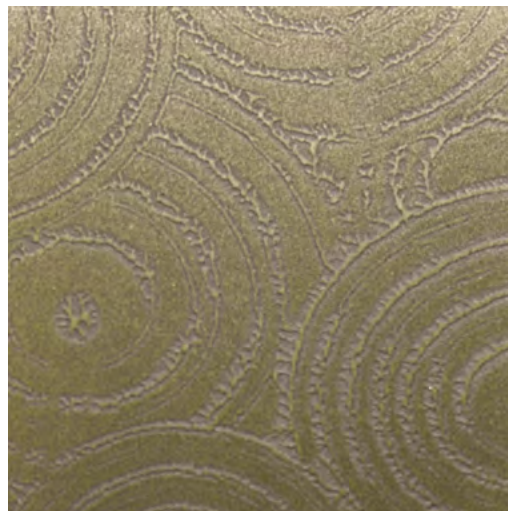

**C.16 EFFECT:** COCONUT SKIN TEXT  
**MATERIAL :** PURE METAL RESIN  
**COLOR:** PALE GOLD  
**FINISHING:** POLISH

**C.17 EFFECT:** MERGER TEXT  
**MATERIAL :** PURE METAL RESIN  
**COLOR:** PALE GOLD  
**FINISHING:** POLISH