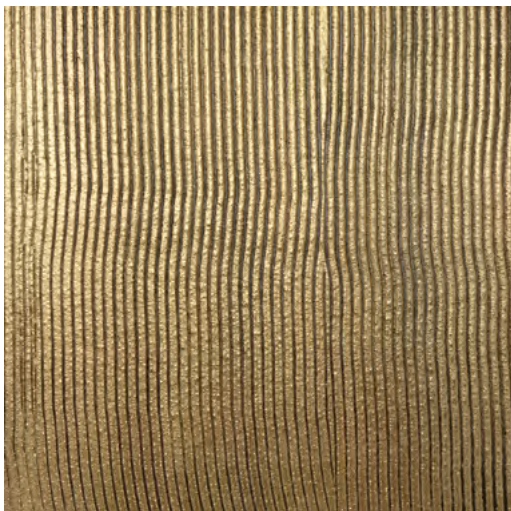

D.15 EFFECT: FUSED BRONZE
MATERIAL : THIN NATURAL MARMORINO
COLOR: BLACK IMP 195 IMP 264
FINISHING: SATINIZED

D.17 EFFECT: TEXTURED FUSED BRONZE (STRIPED LINE)
MATERIAL : THIN NATURAL MARMORINO
COLOR: BLACK IMP 195 IMP 264
FINISHING: SATINIZED