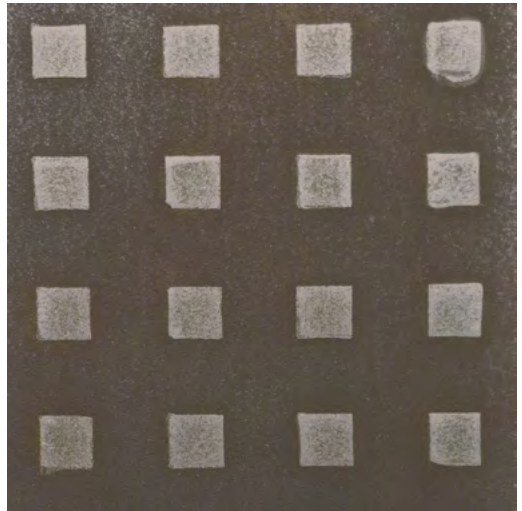

H.6 EFFECT: SHIELD
MATERIAL : PURE METAL RESIN
COLOR: MARS, IRON, RUST AND STEEL
FINISHING: TRANSPARENT WAX