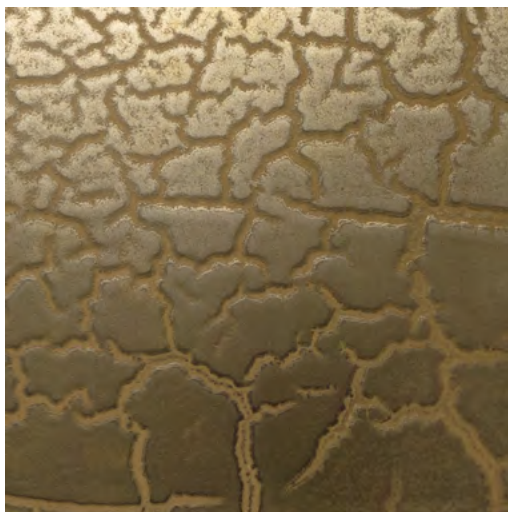

**D.1 EFFECT:** BRONZE FOIL  
**MATERIAL :** RESIN AUTHENTIC METAL (PAINT MAKERS)  
**COLOR:** TALOS BRONZE  
**FINISHING:** LUCID

**D.2 EFFECT:** BRONZE FOIL  
**MATERIAL :** PURE METAL (ART RESIN)  
**COLOR:** BRONZE  
**FINISHING:** POLISH