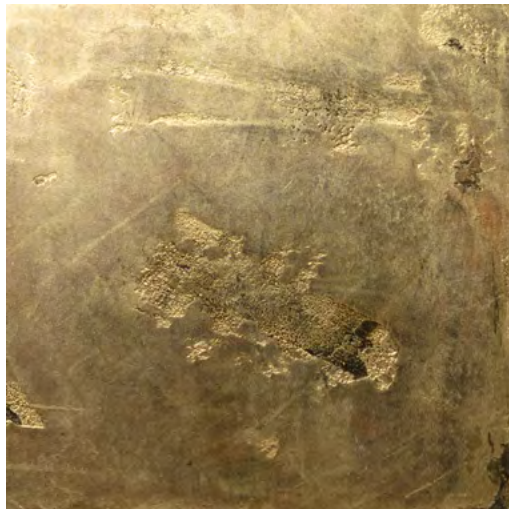

D.22 EFFECT: ANCIENT FUSED BRONZE
MATERIAL : THIN NATURAL MARMORINO
COLOR: BLACK IMP 195 IMP 264
FINISHING: SATINIZED