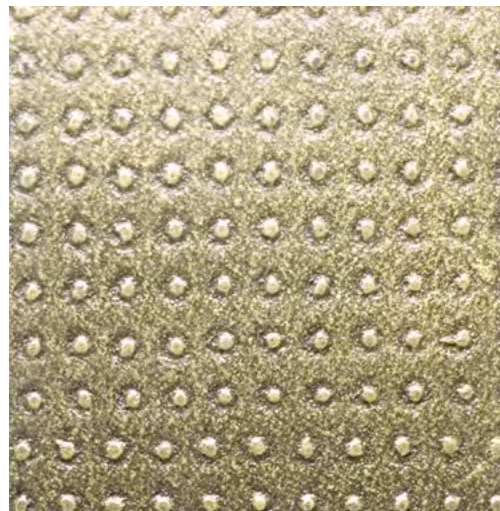

D.16 EFFECT: ANTIQUE BRONZE
MATERIAL : PURE METAL RESIN
COLOR: BRONZE
FINISHING: LUCID

D.18 EFFECT: NAILED BRONZE
MATERIAL : PURE METAL RESIN
COLOR: BRONZE
FINISHING: LUCID