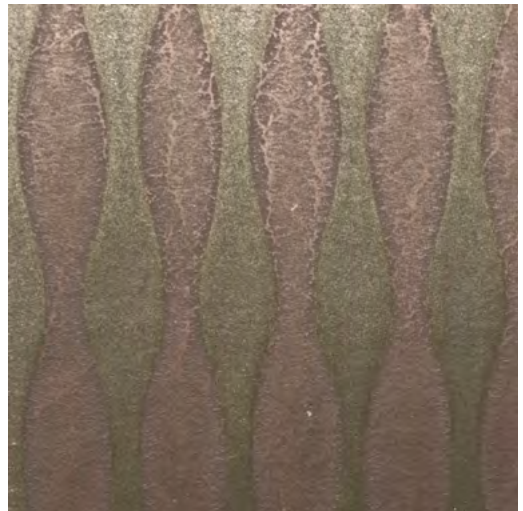

E.10 EFFECT: RETTANGOLO AUREO
MATERIAL : PURE METAL RESIN
COLOR: COPPER
FINISHING: TRANSPARENT WAX

E.12 EFFECT: MUSICAL VIBRATION
MATERIAL : PURE METAL RESIN
COLOR: COPPER, BRONZE
FINISHING: TRANSPARENT WAX