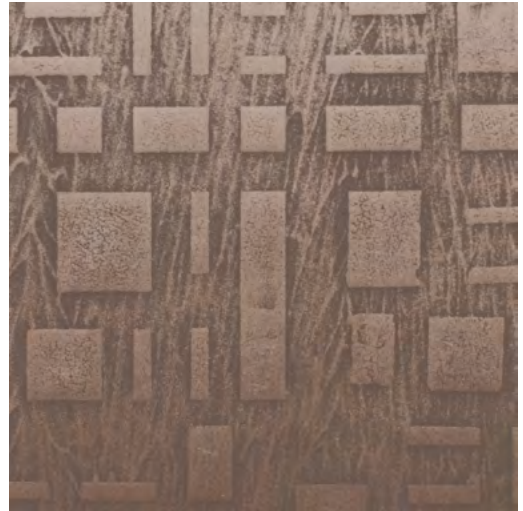

E.8 EFFECT: PIZZO
MATERIAL : LIME MARMORINO WITH COPPER COATING
COLOR: VENUS COPPER
FINISHING: LUCID

E.10 EFFECT: RETTANGOLO AUREO
MATERIAL : PURE METAL RESIN
COLOR: COPPER
FINISHING: TRANSPARENT WAX